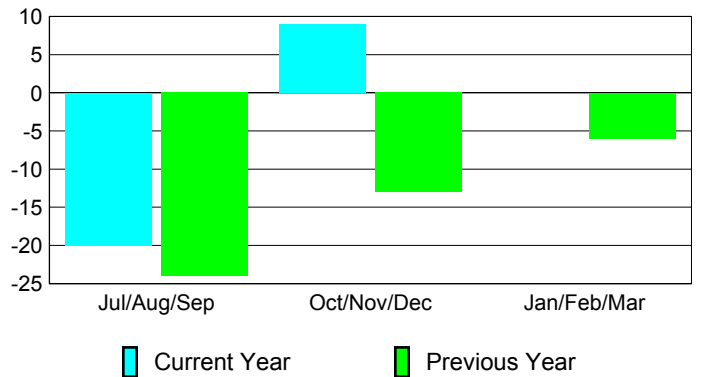

Gender Comparison 2012-2013

Jul/Aug/Sep

Oct/Nov/Dec

Jan/Feb/Mar

Male

Female