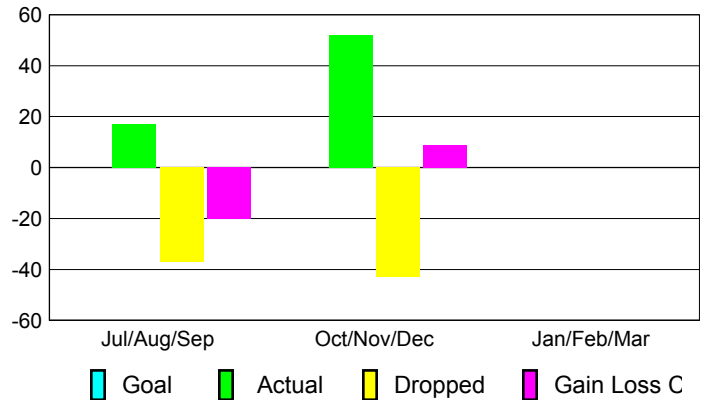

### YTD Status Quo Clubs 2012-2013

Status Quo Clubs Compared to Status Quo Members

## MEMBERSHIP

<b>Membership Results</b>
<b>2012-2013</b>

<b>Membership</b>
<b>2011-2012</b>

Month	Net Memb Goal	Actual New Memb	Actual Dropped Memb	Gain/Loss of Memb	Gain/Loss of Memb
Jul/Aug/Sep		17	-37	-20	-24
Oct/Nov/Dec		52	-43	9	-13
Jan/Feb/Mar					-6
<b>Totals</b>		<b>69</b>	<b>-80</b>	<b>-11</b>	<b>-43</b>

### Membership Results 2012-2013

Goal, New, Dropped, Gain/Loss

### Comparison of Membership Gain/Loss

Current Year Compared to the Previous Year